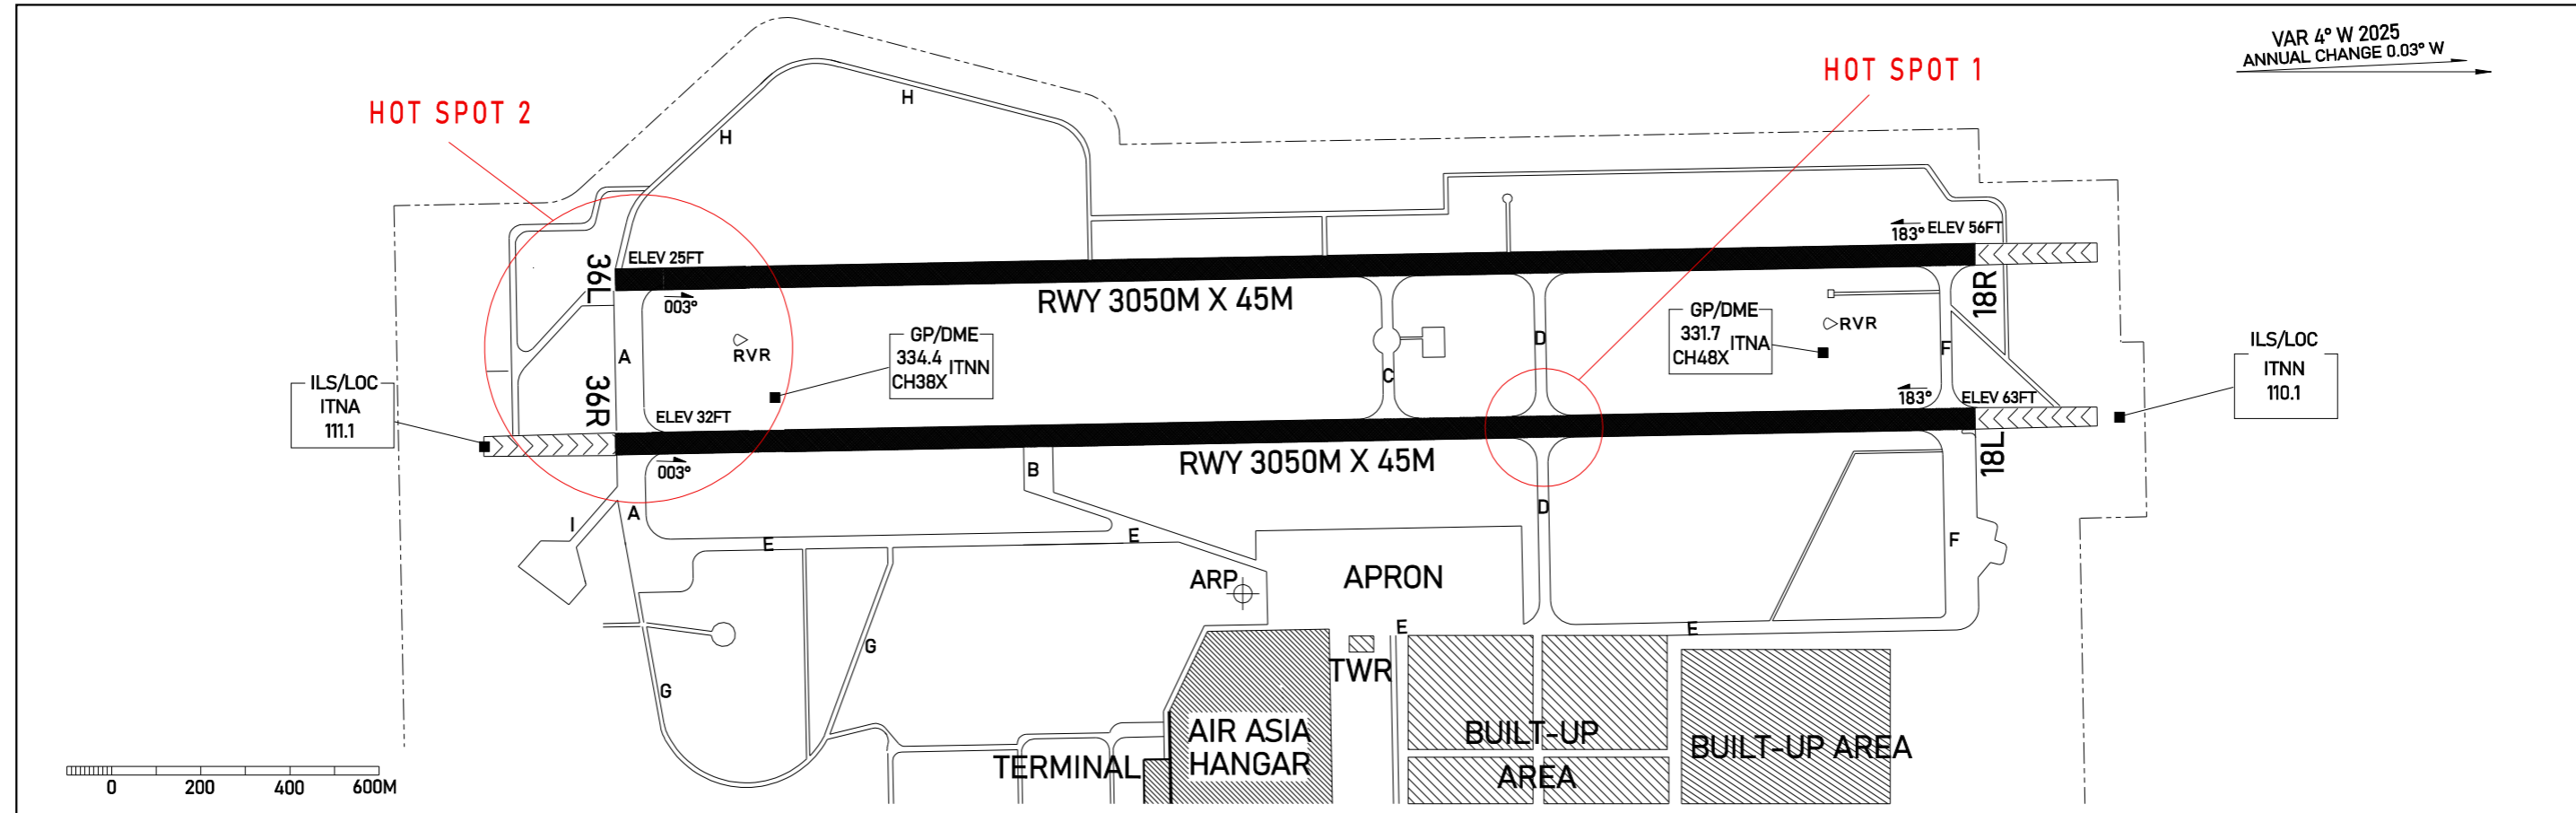

機場圖
AERODROME CHART

ELEV 64FT ARP: 225657N 1201240E

臺南機場
TAINAN AD

Marking & Lighting for RWY 18L/36R (Not to Scale)

CHANGES: MAG VAR ANNUAL CHANGE

RADIO	RWY	THR Coord	THR ELEV	TDZ ELEV	COORD OF APPROPRIATE TWY CENTER LINE POINTS
TWR 118.4 TAINAN TOWER 121.6 TAINAN GROUND	18L	225751.09N 1201226.00E	63FT	63FT	REFER TO TABLE ON VERSO OF THIS CHART
	36R	225611.96N 1201228.40E	32FT	44FT	