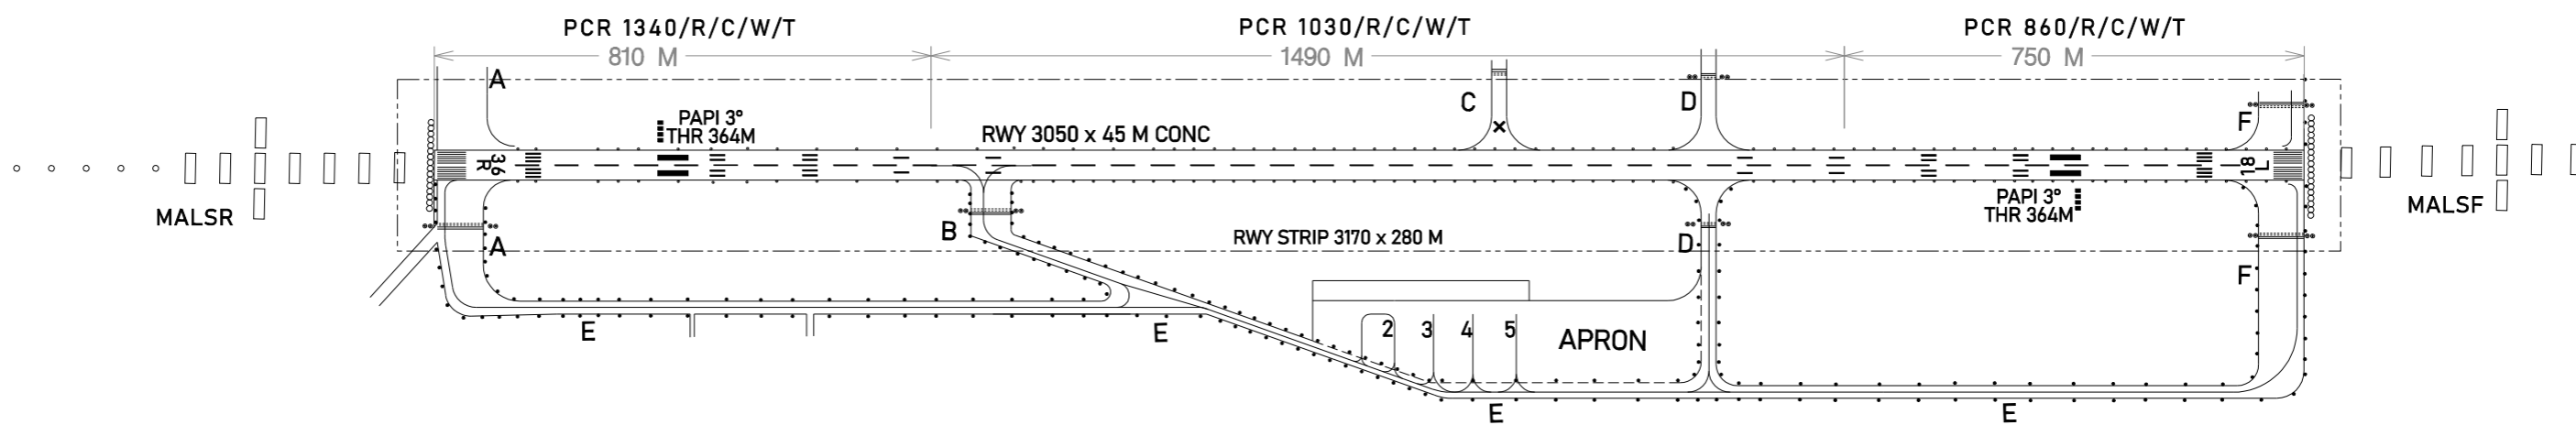

機場圖
AERODROME CHART

ELEV 64FT ARP: 225657N 1201240E

臺南機場
TAINAN AD

Marking & Lighting for RWY 18L/36R (Not to Scale)

CHANGES: MAG VAR ANNUAL CHANGE

RADIO	RWY	THR Coord	THR ELEV	TDZ ELEV	COORD OF APPROPRIATE TWY CENTER LINE POINTS
TWR 118.4 TAINAN TOWER 121.6 TAINAN GROUND	18L	225751.09N 1201226.00E	63FT	63FT	REFER TO TABLE ON VERSO OF THIS CHART
	36R	225611.96N 1201228.40E	32FT	44FT	